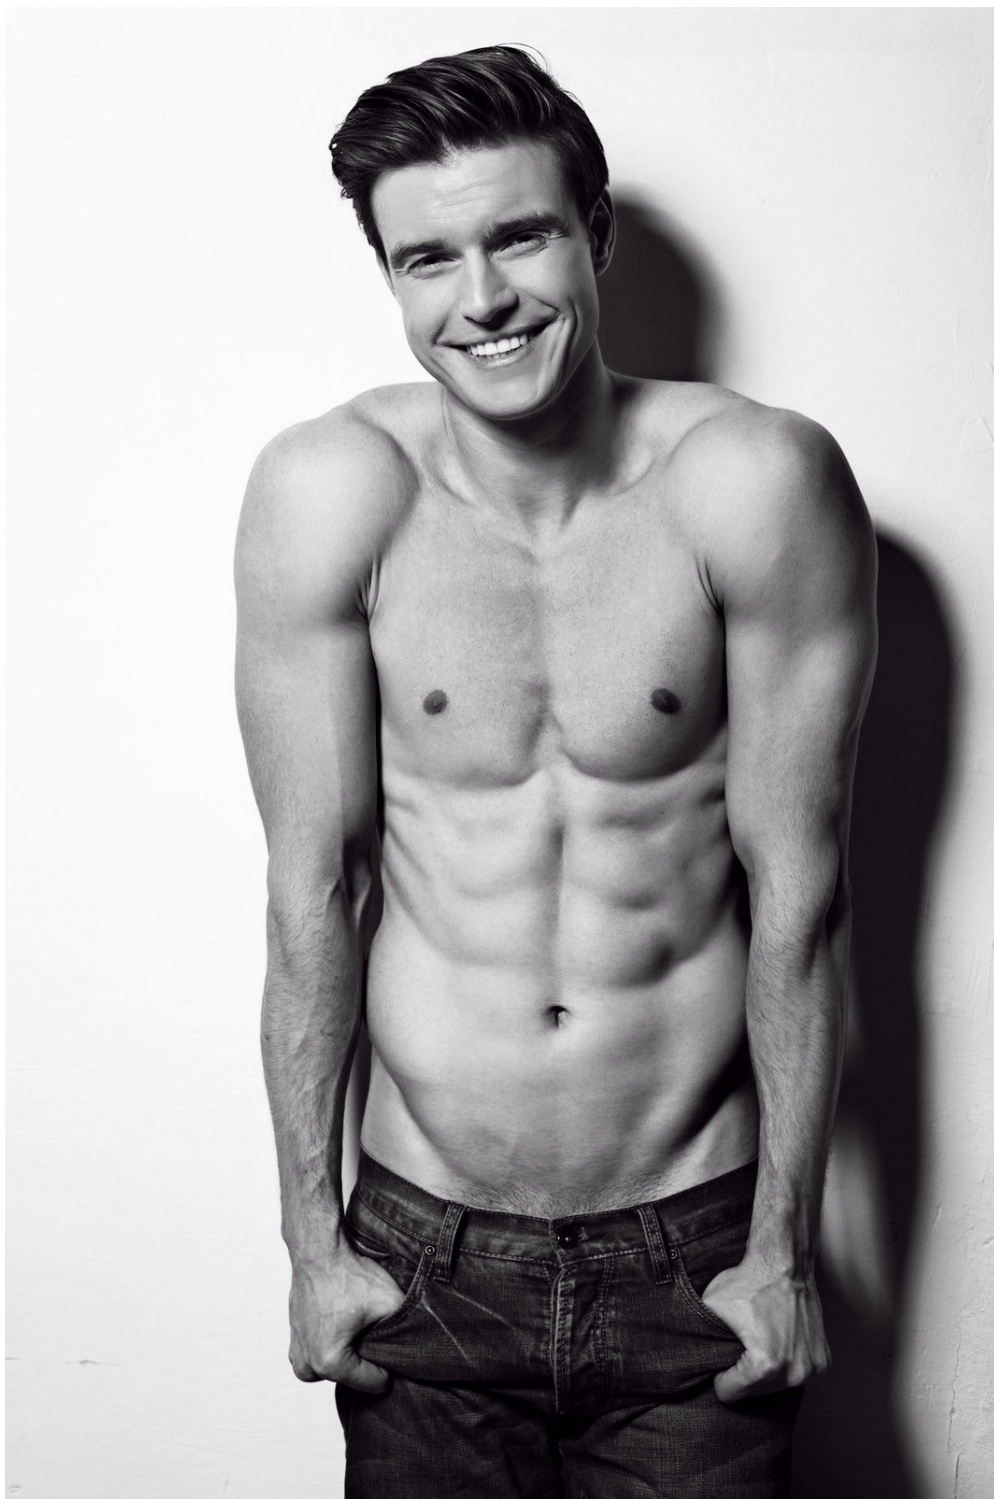

Oleg Sukhoverkhov

andyfiordmodels.com/profile/oleg-sukhoverkhov/

HEIGHT	186.5	CHEST	99	WAIST	79	HIPS	97	SHOES	EU 43
	6' 1½"		39"		31"		38"		US 9

ANDY
FIORD
MODELS