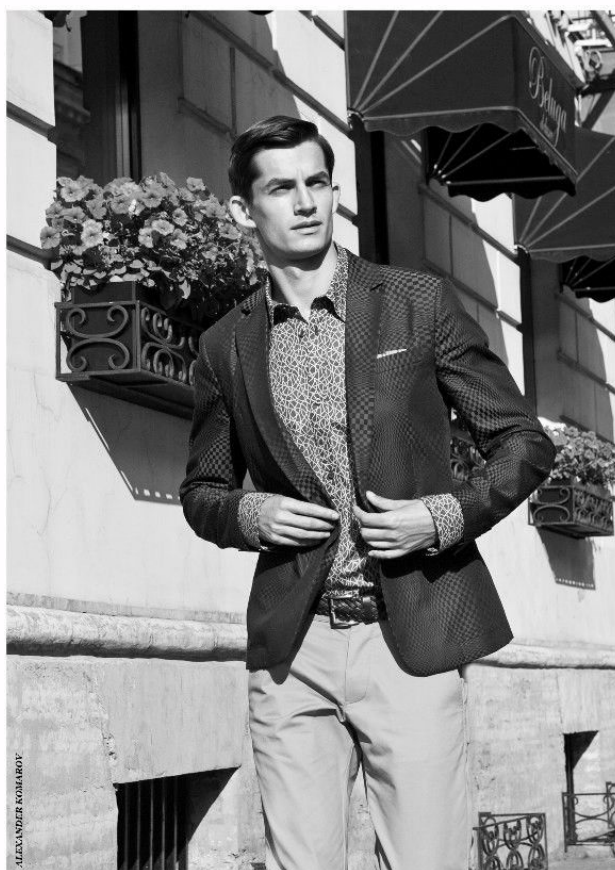

# Lesha Baranov

[andyfiordmodels.com/profile/lesha-baranov/](http://andyfiordmodels.com/profile/lesha-baranov/)

Lounger

HEIGHT	188	CHEST	101.5	WAIST	83	HIPS	98.5	SHOES	EU 43	HAIR	DARK BLOND
	6' 2"		40"		32½"		39"		US 9		

ANDY  
FIORD  
MODELS