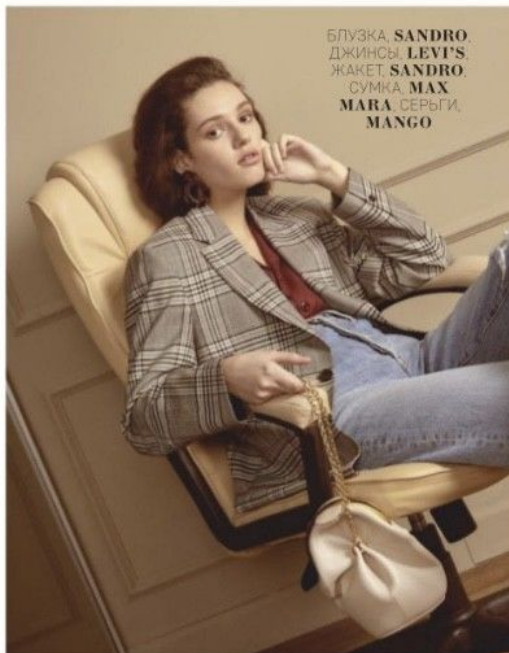

Kate Rose

andyfiordmodels.com/profile/kate-rose/

167

HEIGHT 175 5' 9" BUST 79 31" WAIST 59 23" HIPS 91 36" SHOES EU 38 US 7 HAIR BROWN