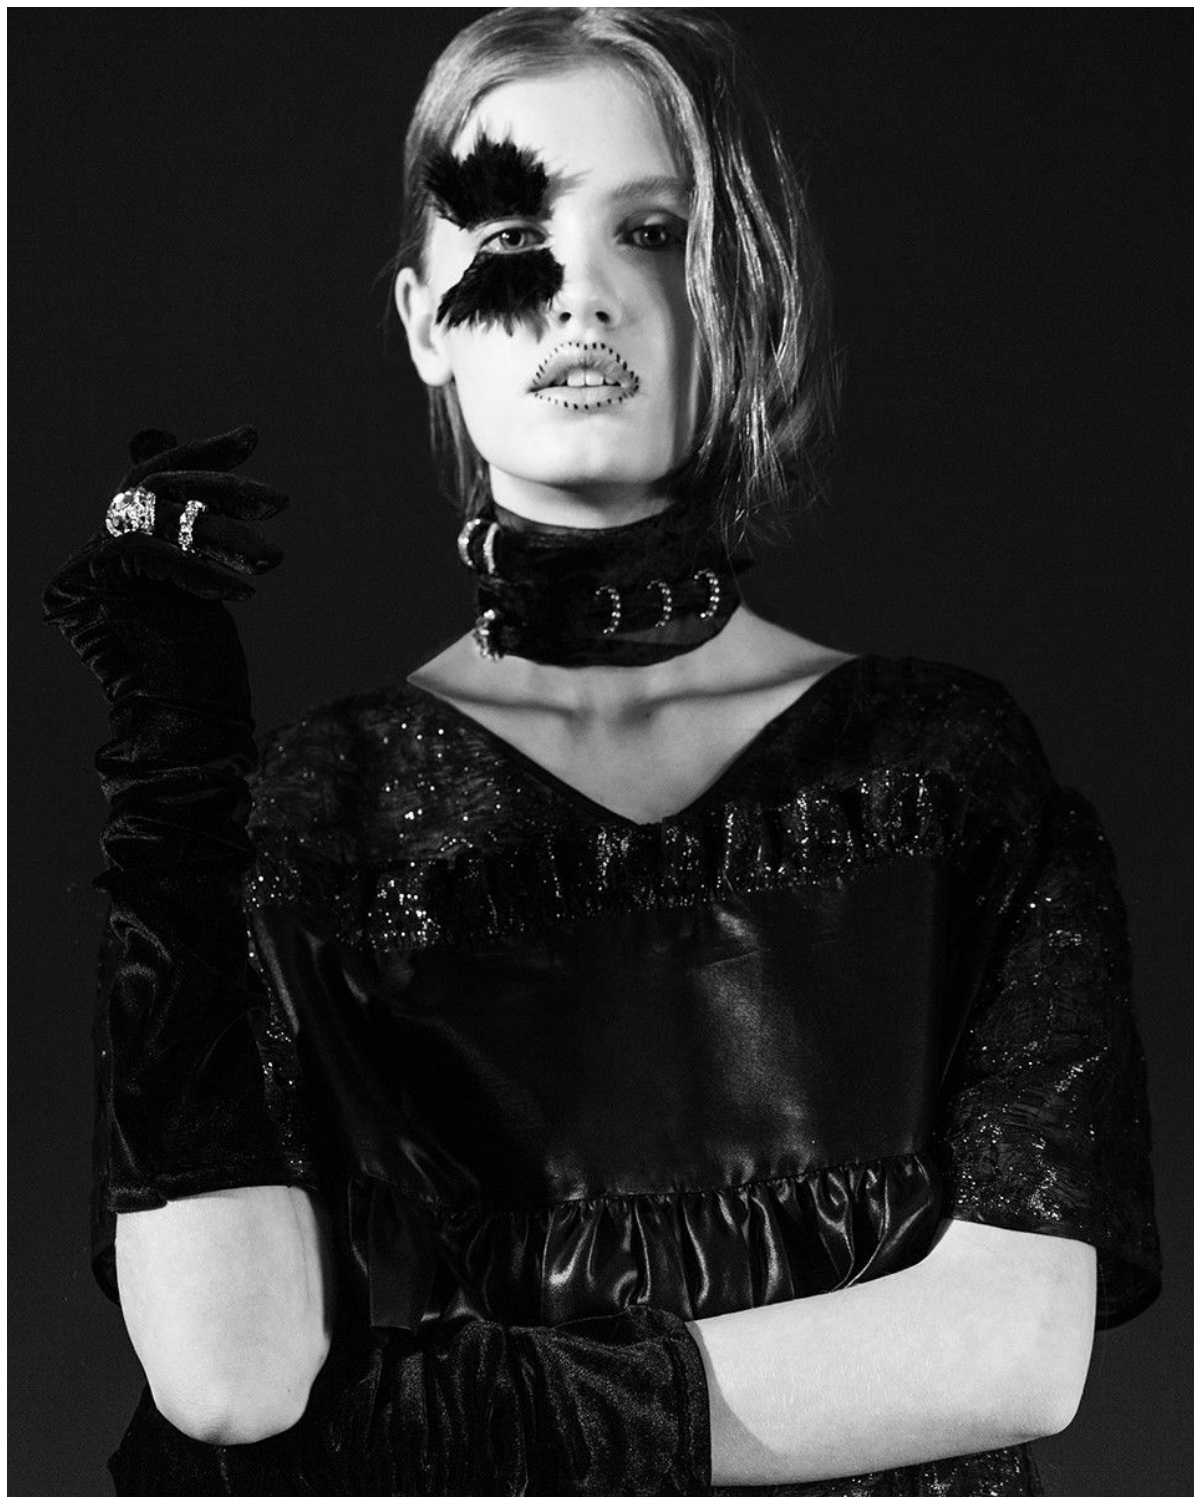

Elena Belikhina

andyfiordmodels.com/profile/elena-belikhina/

HEIGHT 180
5' 11"

BUST 80
31½"

WAIST 59
23"

HIPS 90
35½"

SHOES EU 40
US 9

HAIR DARK BLOND

ANDY
FIORD
MODELS