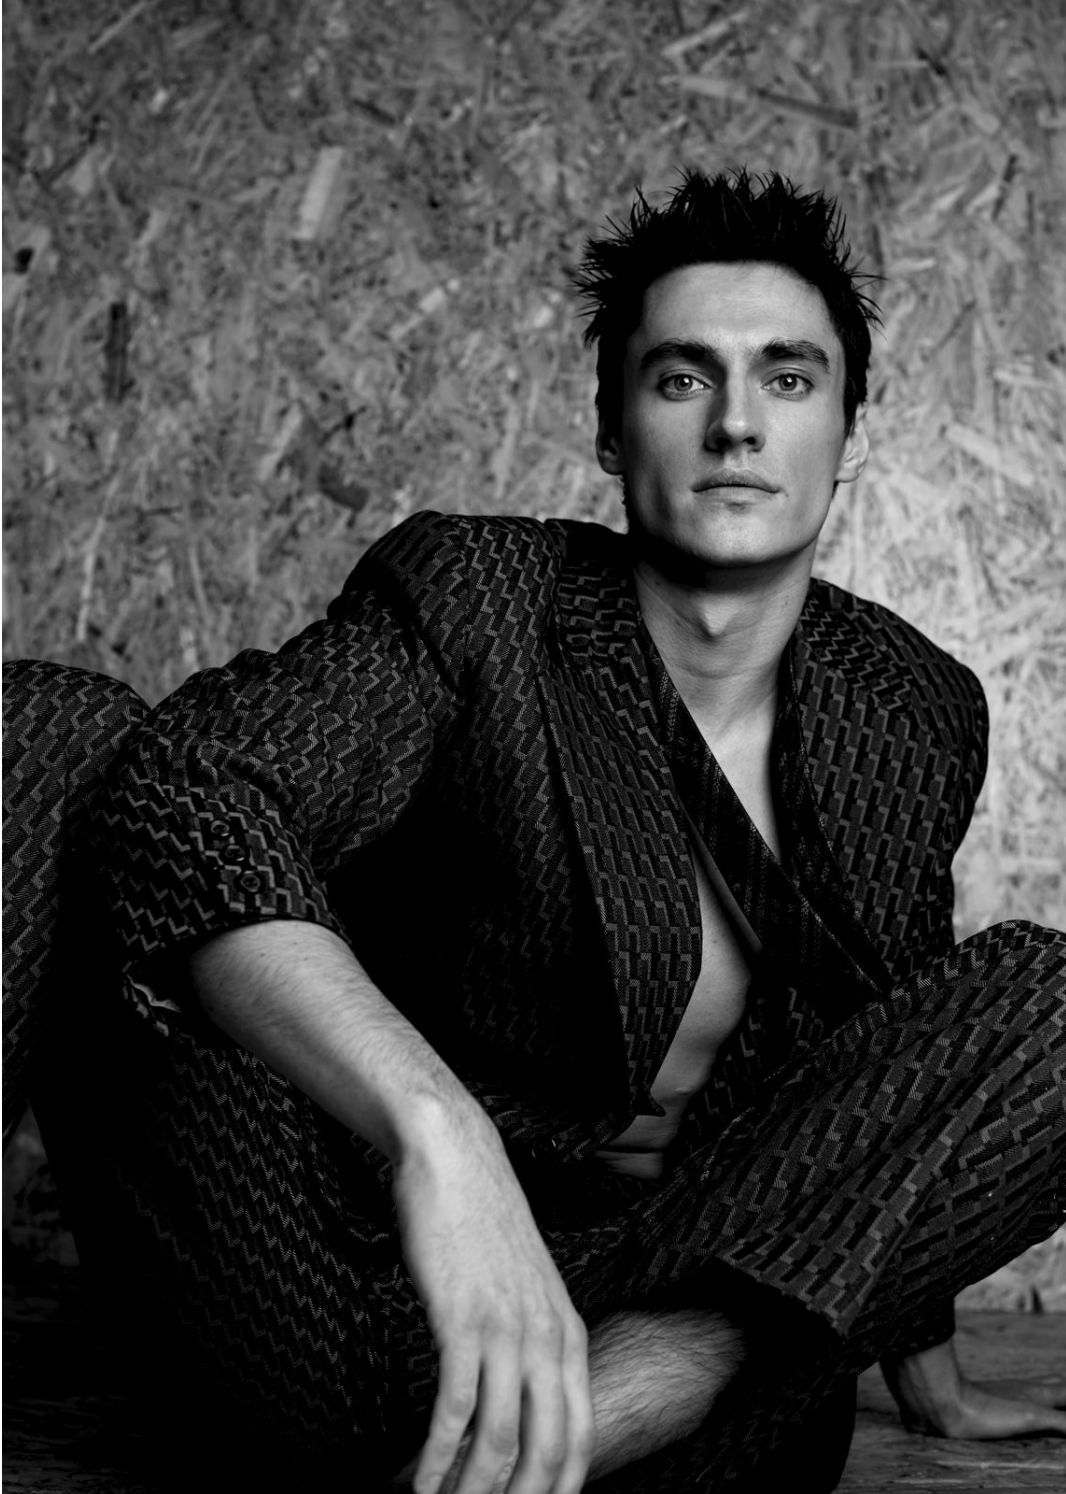

Alex Shamaev

andyfiordmodels.com/profile/alex-shamaev/

HEIGHT 185
6' 1"

CHEST 98
38½"

WAIST 74
29"

HIPS 95
37½"

SHOES EU 43
US 9

HAIR BROWN

ANDY
FIORD
MODELS