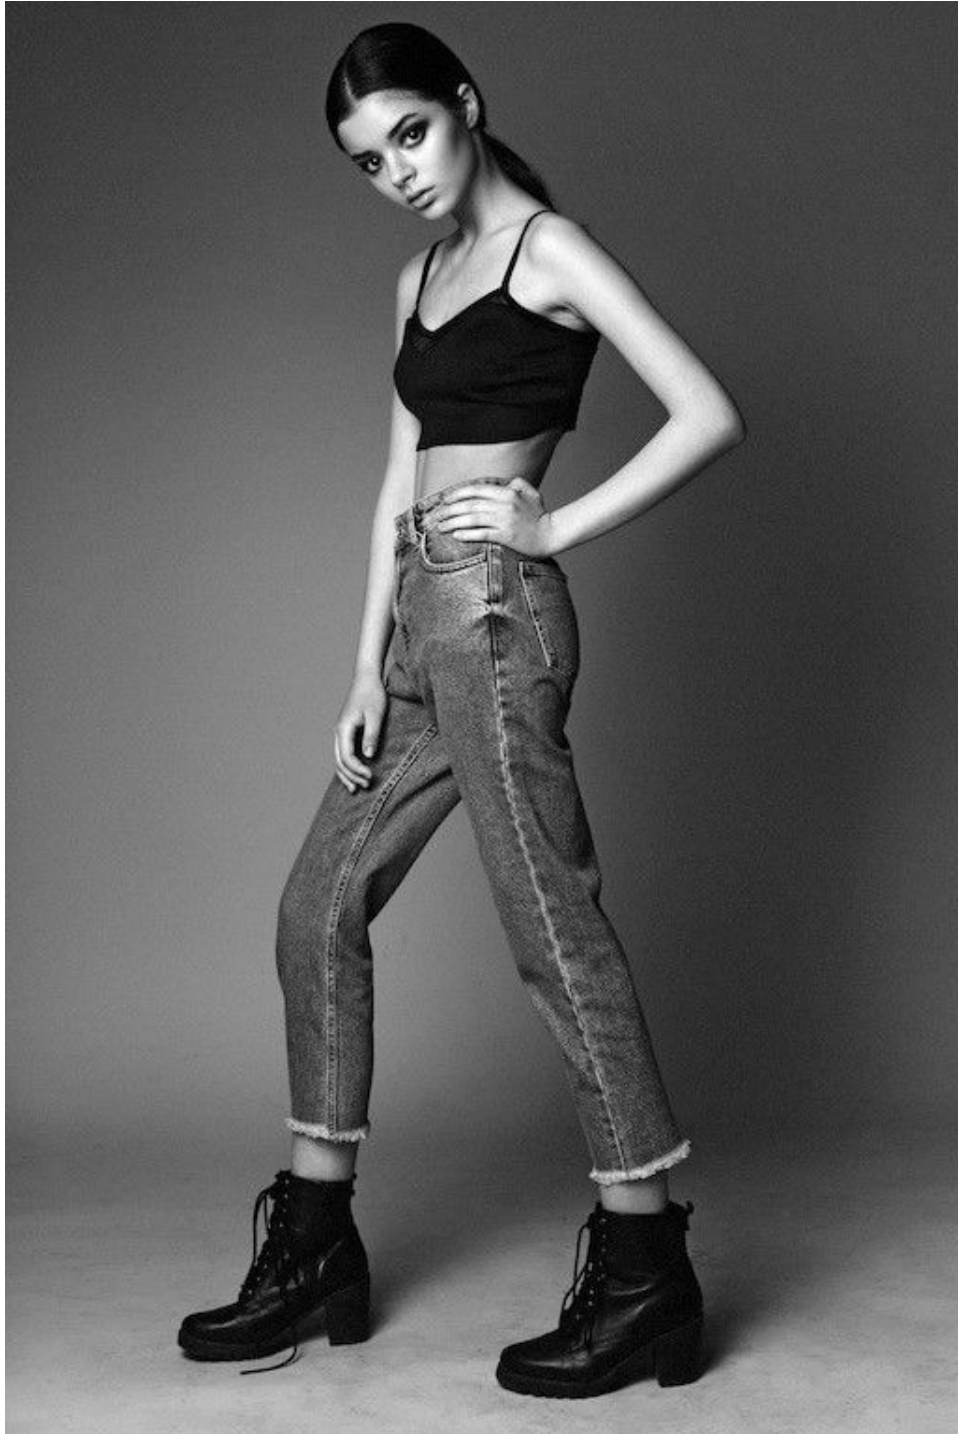

# Alina Sardarova

[andyfiordmodels.com/profile/alina-sardarova/](https://andyfiordmodels.com/profile/alina-sardarova/)

HEIGHT	170	BUST	80	WAIST	58	HIPS	86	SHOES	EU 38	HAIR	BROWN
	5' 7"		31½"		23"		34"		US 7		

ANDY  
FIORD  
MODELS